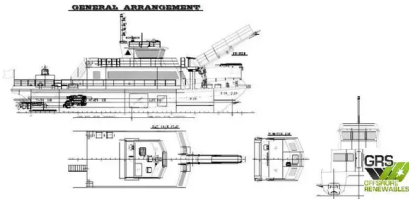

id 6656

25m / 41 pax Crew Transfer Vessel / #1112617

ID	6656
	2020
	€3,500,000
	2022-12-05
	GRS.OFFSHORE RENEWABLES

(LOA),	25
,	1.1

	41
--	----