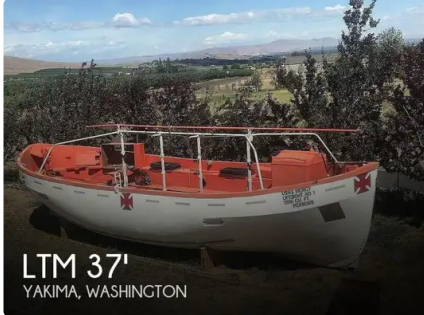

id 6636

1986 LTM LANE MOTOR LAUNCH LIFEBOAT

ID	6636
	1986
	\$13,250
	2022-12-04
	<a href="#">POP Yachts</a>

(LOA),

37

102