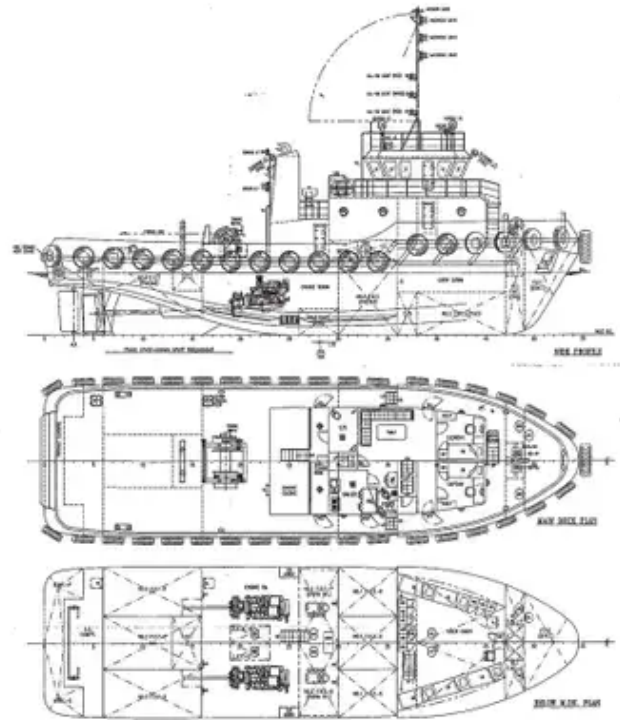

id 5819

[30m 2400HP Tug Boat](#)

ID	5819
	RINA
	2008
	Niue
	\$1,450,000
	2022-03-31
	SeaBoats

GRT	256	(LOA),	30
NRT	256	LBP	27.73
			3.5

2x 1200 HP Cummins KTA38M2 at 1800 rpm

PRINCIPAL PARTICULARS :-

L.S.A.	20.004 (65.627')
L.B.P.	21.734 (68.027')
BREADTH M.O.	8.804 (28.217')
DEPTH M.O.	4.114 (13.500')
DECKED DWGT	3.304 (11.430')
SPEED	107 1/2 KNOTS
COMPLISOR	12 MTR
T.O. CAPACITY	195 TONS (477000)
P.K. CAPACITY	85 TONS (477000)
S.K. CAPACITY	40 TONS (477000)
WATER ENGINE	CUMMINS KTA38-M2
	1000-PHASE/50HZ x 2 UNITS
SEA BOX	8470 S.M.T.
CONSOLE	8470 x 2 UNITS
WATERWAY AREA	UNRESTRICTED
PORT OF REGISTRY	SINGAPORE
FLAG	SINGAPORE