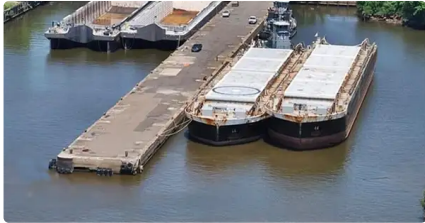

id 5713

2-

ID	5713
	ABS
	1984
	\$3,800,000
	2022-03-24
	Mathew Moen (Ship World Brokerage)

(LOA),	360
,	32